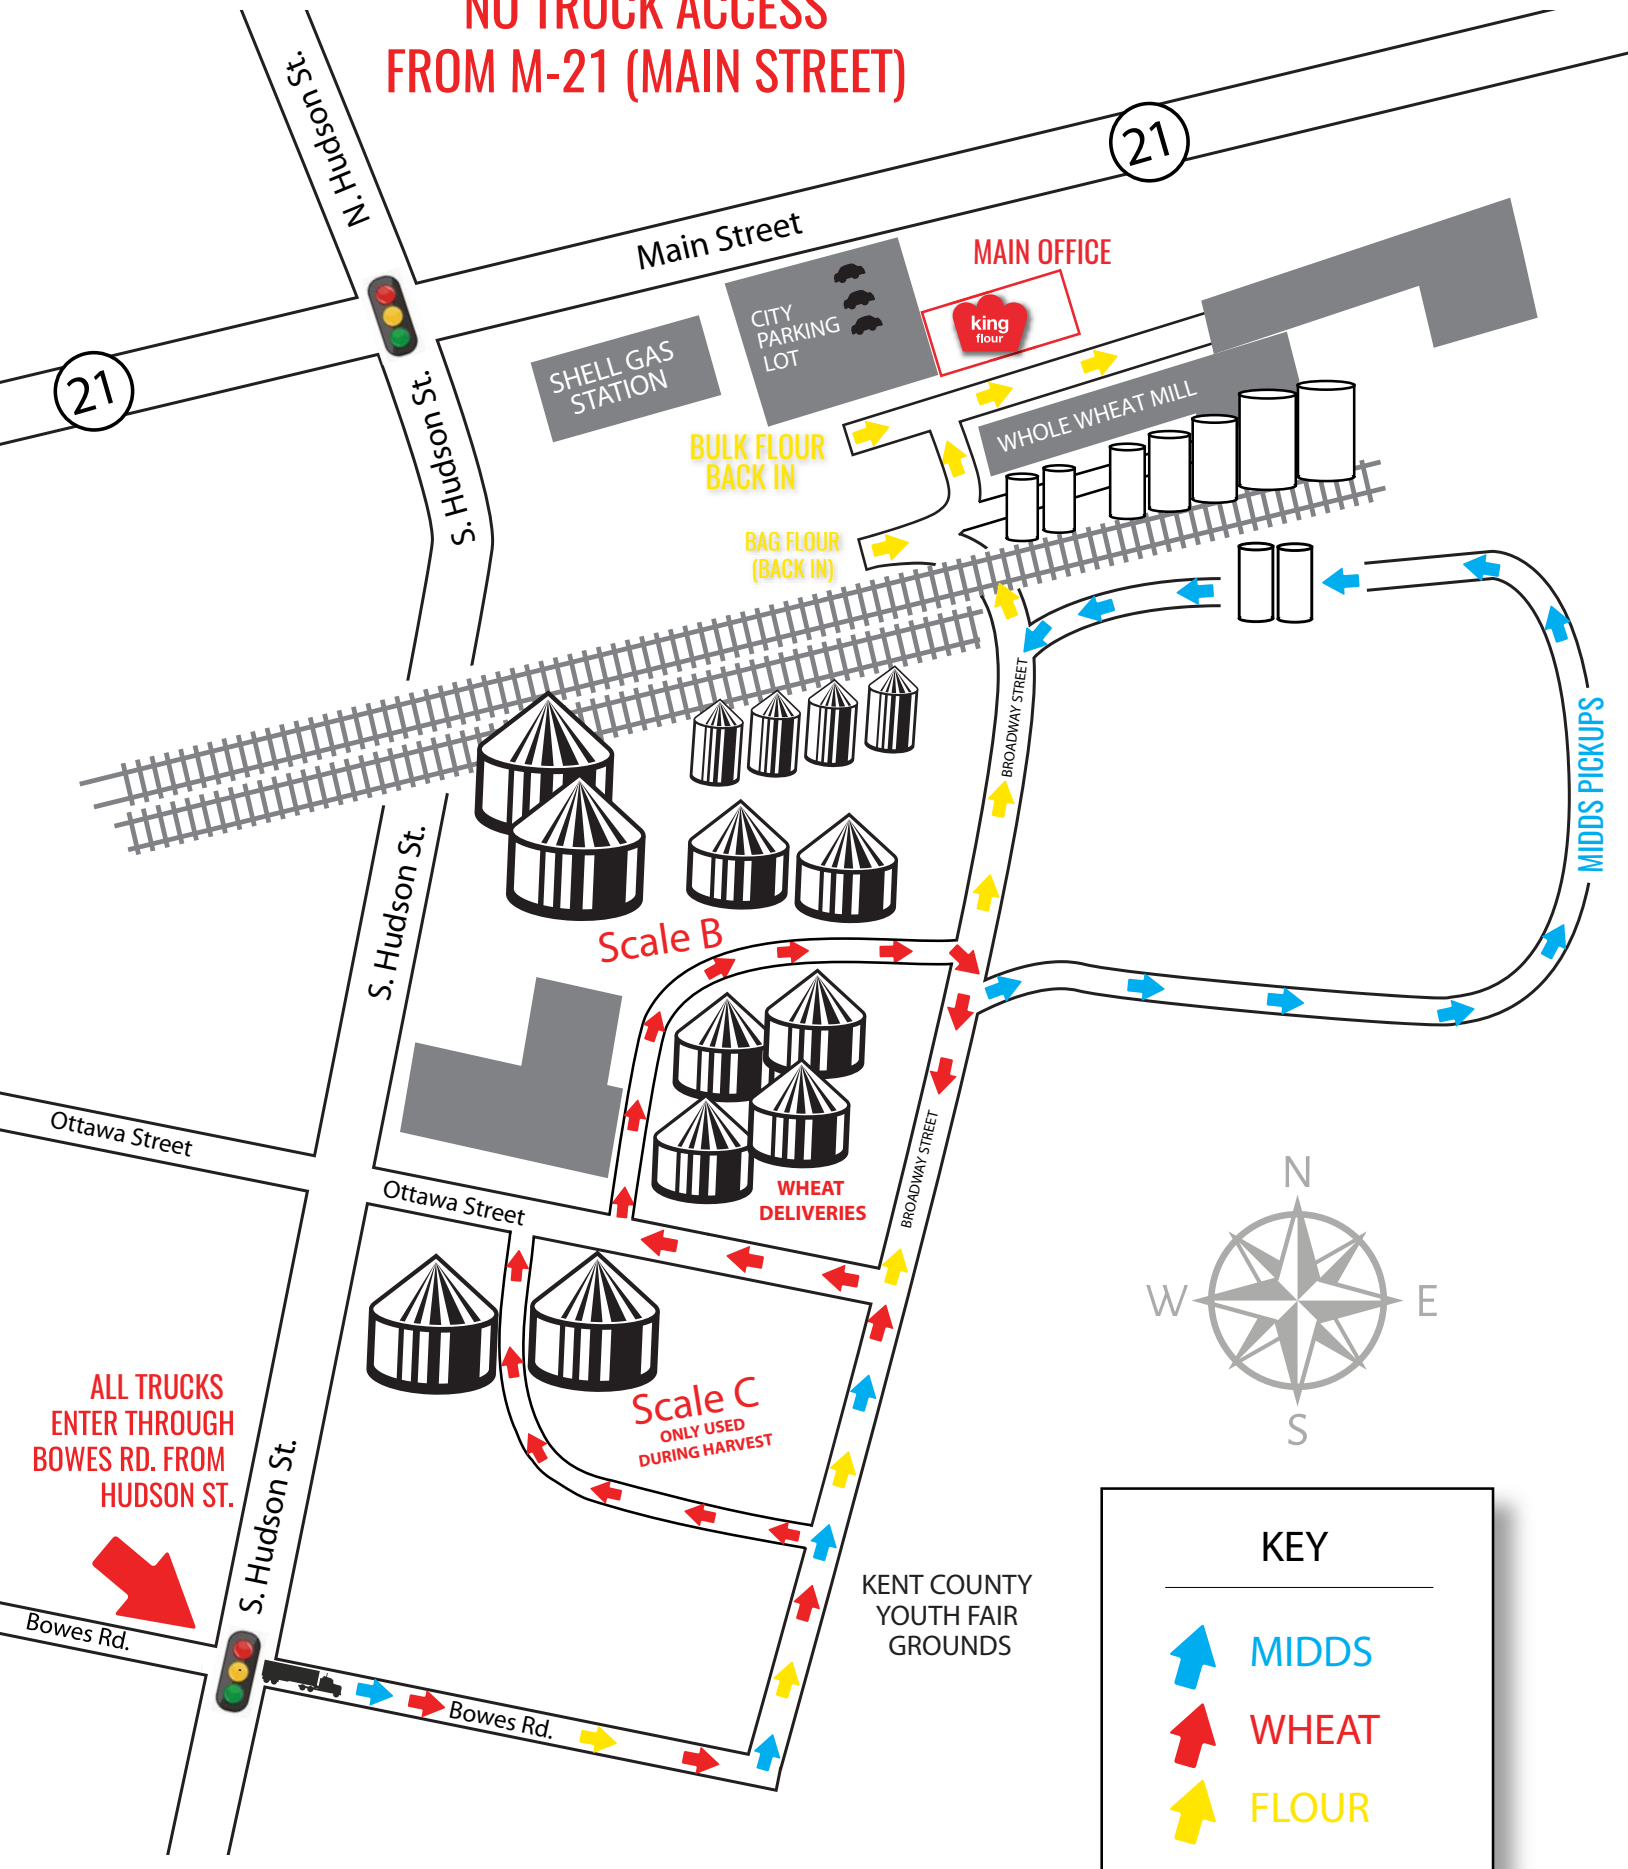

# NO TRUCK ACCESS FROM M-21 (MAIN STREET)

ALL TRUCKS ENTER THROUGH BOWES RD. FROM HUDSON ST.

**KEY**

- MIDS
- WHEAT
- FLOUR

KENT COUNTY YOUTH FAIR GROUNDS